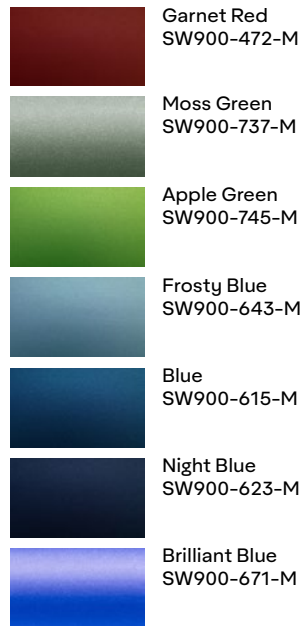

Matte Metallic