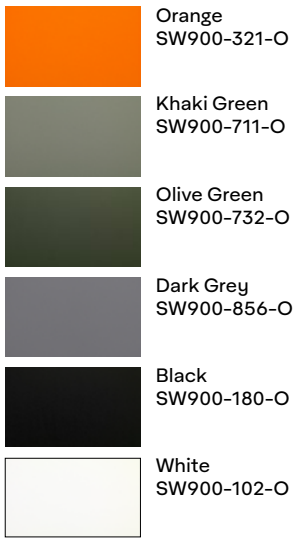

Matte

Matte Metallic

Diamond

Special Effects

Extreme Texture

ColorFlow™

Pearl

Conform Chrome

Os filmes Conform Chrome são ideais para criar detalhes especiais e acabamentos personalizados.